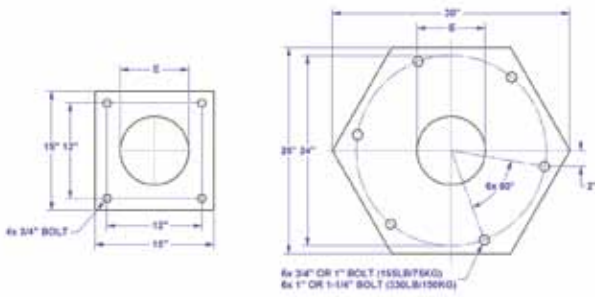

EASY ARM® Q AND IQ FREE STANDING LIFTING DEVICE

Baseplate Dimensions*

Hook Coverage

For Underhung Easy Arm® dimensional information, please consult factory.

Arm Rotation:

355° primary arm, 320° secondary arm

165 lb (75 kg) Unit

Span	6'	8'	10'	12'	14'	6'	8'	10'	12'	14'	6'	8'	10'	12'	14'
	(1829mm)	(2438mm)	(3048mm)	(3658mm)	(4267mm)	(1829mm)	(2438mm)	(3048mm)	(3658mm)	(4267mm)	(1829mm)	(2438mm)	(3048mm)	(3658mm)	(4267mm)
HUH	6' (1829)					8' (2438)					10' (3048)				
OAH	109.14" (2772)					133.14" (3382)					157.14" (3991)				
A	33.84" (860)	45.12" (1146)	56.40" (1433)	67.68" (1719)	78.96" (2006)	33.84" (860)	45.12" (1146)	56.40" (1433)	67.68" (1719)	78.96" (2006)	33.84" (860)	45.12" (1146)	56.40" (1433)	67.68" (1719)	78.96" (2006)
B	105.98" (2692)					129.98" (3301)					153.98" (3911)				
C	97.89" (2486)					121.89 (3096)					145.89" (3706)				
D	24.90" (632)	32.06" (814)	40.03" (1017)	48.00" (1219)	56" (1422)	24.90" (632)	32.06" (814)	40.03" (1017)	48.00" (1219)	56" (1422)	24.90" (632)	32.06" (814)	40.03" (1017)	48.00" (1219)	56" (1422)

330 lb. (150 kg) Unit

Span	6'	8'	10'	12'	14'	6'	8'	10'	12'	14'	6'	8'	10'	12'	14'
	(1829mm)	(2438mm)	(3048mm)	(3658mm)	(4267mm)	(1829mm)	(2438mm)	(3048mm)	(3658mm)	(4267mm)	(1829mm)	(2438mm)	(3048mm)	(3658mm)	(4267mm)
HUH	6' (1829)					8' (2438)					10' (3048)				
OAH	109.88" (2791)					133.88" (3401)					157.88" (4010)				
A	33.84" (860)	45.12" (1146)	56.40" (1433)	67.68" (1719)	78.96" (2006)	33.84" (860)	45.12" (1146)	56.40" (1433)	67.68" (1719)	78.96" (2006)	33.84" (860)	45.12" (1146)	56.40" (1433)	67.68" (1719)	78.96" (2006)
B	106.86" (2714)					130.86" (3324)					154.86" (3933)				
C	97.77" (2483)					121.77" (3093)					145.77" (3703)				
D	24.34" (618)	32.26" (819)	42.70" (1085)	51.48" (1308)	59.76" (1518)	24.34" (618)	32.26" (819)	42.70" (1085)	51.48" (1308)	59.76" (1518)	24.34" (618)	32.26" (819)	42.70" (1085)	51.48" (1308)	59.76" (1518)