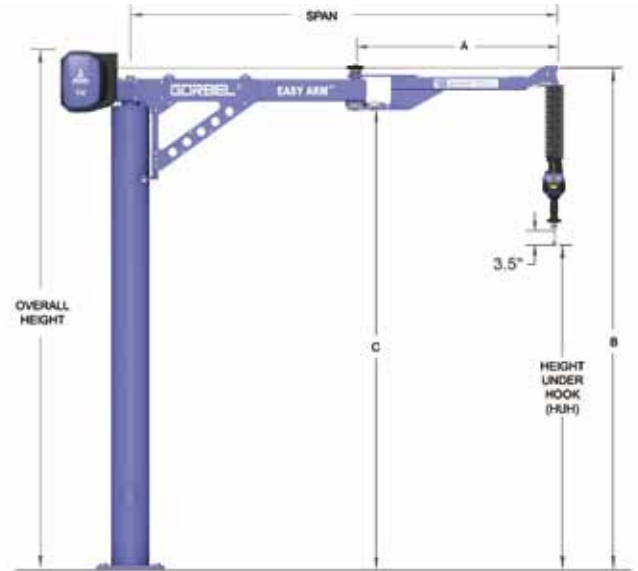

EASY ARM® Q AND IQ FREE STANDING LIFTING DEVICE

Baseplate Dimensions*

Hook Coverage

For Underhung Easy Arm® dimensional information, please consult factory.

Arm Rotation:

355° primary arm, 320° secondary arm

165 lb (75 kg) Unit

Span	6'	8'	10'	12'	14'	6'	8'	10'	12'	14'	6'	8'	10'	12'	14'
	(1829mm)	(2438mm)	(3048mm)	(3658mm)	(4267mm)	(1829mm)	(2438mm)	(3048mm)	(3658mm)	(4267mm)	(1829mm)	(2438mm)	(3048mm)	(3658mm)	(4267mm)
HUH	6' (1829)					8' (2438)					10' (3048)				
OAH	109.14" (2772)					133.14" (3382)					157.14" (3991)				
A	33.84" (860)	45.12" (1146)	56.40" (1433)	67.68" (1719)	78.96" (2006)	33.84" (860)	45.12" (1146)	56.40" (1433)	67.68" (1719)	78.96" (2006)	33.84" (860)	45.12" (1146)	56.40" (1433)	67.68" (1719)	78.96" (2006)
B	105.98" (2692)					129.98" (3301)					153.98" (3911)				
C	97.89" (2486)					121.89 (3096)					145.89" (3706)				
D	24.90" (632)	32.06" (814)	40.03" (1017)	48.00" (1219)	56" (1422)	24.90" (632)	32.06" (814)	40.03" (1017)	48.00" (1219)	56" (1422)	24.90" (632)	32.06" (814)	40.03" (1017)	48.00" (1219)	56" (1422)

330 lb. (150 kg) Unit

Span	6'	8'	10'	12'	14'	6'	8'	10'	12'	14'	6'	8'	10'	12'	14'
	(1829mm)	(2438mm)	(3048mm)	(3658mm)	(4267mm)	(1829mm)	(2438mm)	(3048mm)	(3658mm)	(4267mm)	(1829mm)	(2438mm)	(3048mm)	(3658mm)	(4267mm)
HUH	6' (1829)					8' (2438)					10' (3048)				
OAH	109.88" (2791)					133.88" (3401)					157.88" (4010)				
A	33.84" (860)	45.12" (1146)	56.40" (1433)	67.68" (1719)	78.96" (2006)	33.84" (860)	45.12" (1146)	56.40" (1433)	67.68" (1719)	78.96" (2006)	33.84" (860)	45.12" (1146)	56.40" (1433)	67.68" (1719)	78.96" (2006)
B	106.86" (2714)					130.86" (3324)					154.86" (3933)				
C	97.77" (2483)					121.77" (3093)					145.77" (3703)				
D	24.34" (618)	32.26" (819)	42.70" (1085)	51.48" (1308)	59.76" (1518)	24.34" (618)	32.26" (819)	42.70" (1085)	51.48" (1308)	59.76" (1518)	24.34" (618)	32.26" (819)	42.70" (1085)	51.48" (1308)	59.76" (1518)