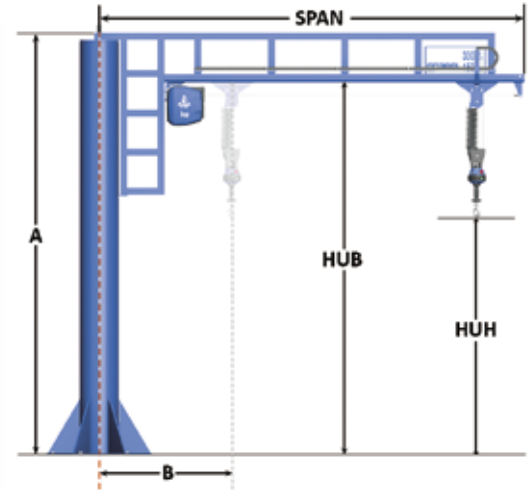

G-JIB™ DIMENSIONS

CAPACITY	HUH	SPAN	HUB	A	B	C
330 lbs (150 kg)	6' (1829mm)	6'	9.23' (2813)	10.25'	35.63"	23.31"
		8'		10.50'	38.63"	44.31"
		10'		10.50'	40.63"	66.25"
		12'		10.75'	43.63"	87.25"
		14'		10.92'	44.13"	110.75"
		16'		10.92'	44.13"	134.75"
	8' (2438mm)	6'	11.23' (3423)	12.25'	35.53"	23.31"
		8'		12.50'	38.53"	42.25"
		10'		12.50'	40.50"	66.25"
		12'		12.75'	40.50"	87.25"
		14'		12.92'	44.13"	110.75"
		16'		13.01'	44.13"	134.13"
	10' (3048mm)	6'	13.23' (4033)	14.25'	35.53"	21.25"
		8'		14.50'	38.53"	42.25"
		10'		14.50'	40.50"	66.25"
		12'		14.75'	40.50"	87.25"
		14'		14.92'	44.13"	110.75"
		16'		15.01'	44.13"	134.13"

For Wall Mounted dimensions, please consult factory.

Coverage Area

These dimensions are for the freestanding G-Jib™ units with in-line slide handle only, and are subject to change. Units with other handle configurations will have different dimensions. Please contact Gorbels at (800) 821-0086 for additional dimensions.

CAPACITY	HUH	SPAN	HUB	A	B	C
660 lbs (300 kg)	6' (1829mm)	6'	9.23' (2813)	10.26'	37.63"	21.25"
		8'		10.51'	40.63"	42.25"
		10'		10.76'	43.63"	63.25"
		12'		10.92'	43.63"	87.25"
		14'		11.13'	47.12"	108.13"
		16'		11.13'	47.12"	132.13"
	8' (2438mm)	6'	11.23' (3423)	12.26'	37.50"	21.25"
		8'		12.51'	40.50"	42.25"
		10'		12.76'	43.50"	63.25"
		12'		12.92'	43.50"	87.25"
		14'		13.13'	47.13"	108.13"
		16'		13.13'	47.13"	131.13"
	10' (3048mm)	6'	13.23' (4033)	14.26'	37.50"	21.25"
		8'		14.59'	40.50"	41.63"
		10'		14.84'	43.50"	62.63"
		12'		15.01'	43.50"	86.63"
		14'		15.13'	47.13"	108.13"
		16'		15.13'	47.13"	131.13"

Dimension in parentheses are in millimeters.

Slide Handle

Remote Pendant

Remote Slide

Suspended Pendant

www.gorbels.com
800.821.0086