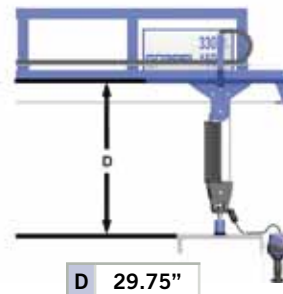

G-JIB™ DIMENSIONS

CAPACITY	HUH	SPAN	HUB	A	B	C
330 lbs (150 kg)	6' (1829mm)	6'	9.23' (2813)	10.25'	35.63"	23.31"
		8'		10.50'	38.63"	44.31"
		10'		10.50'	40.63"	66.25"
		12'		10.75'	43.63"	87.25"
		14'		10.92'	44.13"	110.75"
		16'		10.92'	44.13"	134.75"
	8' (2438mm)	6'	11.23' (3423)	12.25'	35.53"	23.31"
		8'		12.50'	38.53"	42.25"
		10'		12.50'	40.50"	66.25"
		12'		12.75'	40.50"	87.25"
		14'		12.92'	44.13"	110.75"
		16'		13.01'	44.13"	134.13"
	10' (3048mm)	6'	13.23' (4033)	14.25'	35.53"	21.25"
		8'		14.50'	38.53"	42.25"
		10'		14.50'	40.50"	66.25"
		12'		14.75'	40.50"	87.25"
		14'		14.92'	44.13"	110.75"
		16'		15.01'	44.13"	134.13"

CAPACITY	HUH	SPAN	HUB	A	B	C
660 lbs (300 kg)	6' (1829mm)	6'	9.23' (2813)	10.26'	37.63"	21.25"
		8'		10.51'	40.63"	42.25"
		10'		10.76'	43.63"	63.25"
		12'		10.92'	43.63"	87.25"
		14'		11.13'	47.12"	108.13"
		16'		11.13'	47.12"	132.13"
	8' (2438mm)	6'	11.23' (3423)	12.26'	37.50"	21.25"
		8'		12.51'	40.50"	42.25"
		10'		12.76'	43.50"	63.25"
		12'		12.92'	43.50"	87.25"
		14'		13.13'	47.13"	108.13"
		16'		13.13'	47.13"	131.13"
	10' (3048mm)	6'	13.23' (4033)	14.26'	37.50"	21.25"
		8'		14.59'	40.50"	41.63"
		10'		14.84'	43.50"	62.63"
		12'		15.01'	43.50"	86.63"
		14'		15.13'	47.13"	108.13"
		16'		15.13'	47.13"	131.13"

Dimension in parentheses are in millimeters.

Slide Handle

Remote Pendant

Remote Slide

Suspended Pendant

www.gorbels.com
800.821.0086