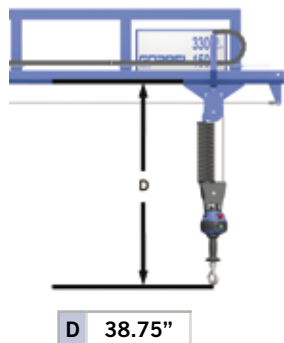

G-JIB™ DIMENSIONS

CAPACITY	HUH	SPAN	HUB	A	B	C
330 lbs (150 kg)	6' (1829mm)	6'	9.23' (2813)	10.25'	35.63"	23.31"
		8'		10.50'	38.63"	44.31"
		10'		10.50'	40.63"	66.25"
		12'		10.75'	43.63"	87.25"
		14'		10.92'	44.13"	110.75"
		16'		10.92'	44.13"	134.75"
	8' (2438mm)	6'	11.23' (3423)	12.25'	35.53"	23.31"
		8'		12.50'	38.53"	42.25"
		10'		12.50'	40.50"	66.25"
		12'		12.75'	40.50"	87.25"
		14'		12.92'	44.13"	110.75"
		16'		13.01'	44.13"	134.13"
	10' (3048mm)	6'	13.23' (4033)	14.25'	35.53"	21.25"
		8'		14.50'	38.53"	42.25"
		10'		14.50'	40.50"	66.25"
		12'		14.75'	40.50"	87.25"
		14'		14.92'	44.13"	110.75"
		16'		15.01'	44.13"	134.13"

For Wall Mounted dimensions, please consult factory.

Coverage Area

These dimensions are for the freestanding G-Jib™ units with in-line slide handle only, and are subject to change. Units with other handle configurations will have different dimensions. Please contact Gorbels at (800) 821-0086 for additional dimensions.

CAPACITY	HUH	SPAN	HUB	A	B	C
660 lbs (300 kg)	6' (1829mm)	6'	9.23' (2813)	10.26'	37.63"	21.25"
		8'		10.51'	40.63"	42.25"
		10'		10.76'	43.63"	63.25"
		12'		10.92'	43.63"	87.25"
		14'		11.13'	47.12"	108.13"
		16'		11.13'	47.12"	132.13"
	8' (2438mm)	6'	11.23' (3423)	12.26'	37.50"	21.25"
		8'		12.51'	40.50"	42.25"
		10'		12.76'	43.50"	63.25"
		12'		12.92'	43.50"	87.25"
		14'		13.13'	47.13"	108.13"
		16'		13.13'	47.13"	131.13"
	10' (3048mm)	6'	13.23' (4033)	14.26'	37.50"	21.25"
		8'		14.59'	40.50"	41.63"
		10'		14.84'	43.50"	62.63"
		12'		15.01'	43.50"	86.63"
		14'		15.13'	47.13"	108.13"
		16'		15.13'	47.13"	131.13"

Dimension in parentheses are in millimeters.

Slide Handle

Remote Pendant

Remote Slide

Suspended Pendant

www.gorbels.com
800.821.0086